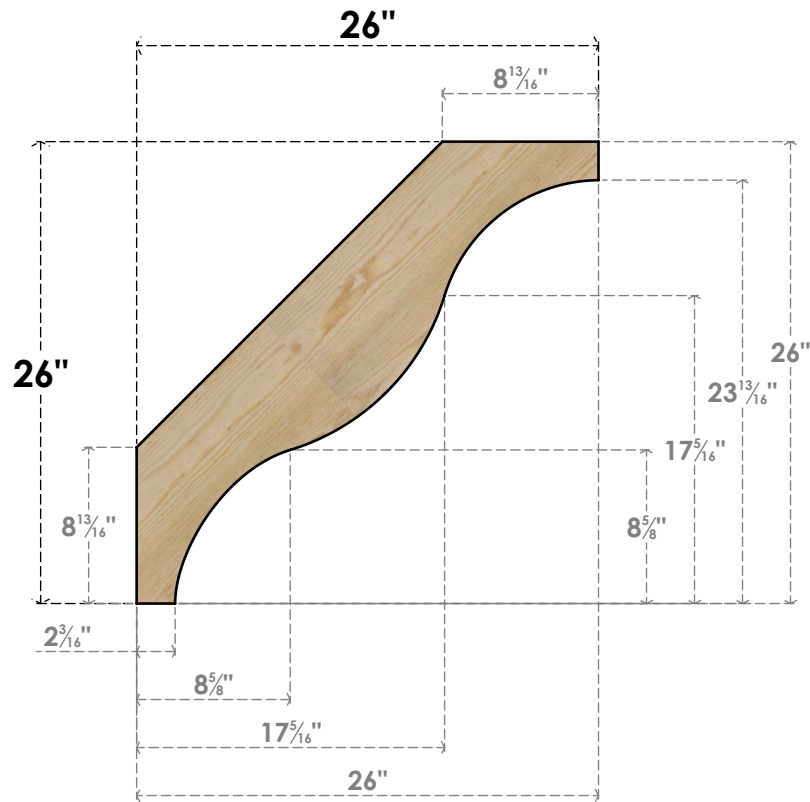

BRC06X26X26FST00RDF

6"W X 26"D X 26"H FUNSTON ROUGH SAWN BRACE, DOUGLAS FIR

SIDE

FRONT

EKENA MILLWORK
 2300 WEST MAIN ST.
 CLARKSVILLE, TX 75426
 TOLL FREE: 866-607-0453
 WWW.EKENAMILLWORK.COM

NOTES

1. INSTALLATION TO BE COMPLETED IN ACCORDANCE WITH MANUFACTURER'S SPECIFICATIONS.
2. DRAWING MAY NOT BE TO SCALE
3. THIS DRAWING IS INTENDED FOR DESIGN AND PLANNING PURPOSES ONLY.
4. ALL INFORMATION CONTAINED HEREIN WAS CURRENT AT THE TIME OF DEVELOPMENT BUT MUST BE REVIEWED AND APPROVED BY THE PRODUCT MANUFACTURER TO BE CONSIDERED ACCURATE.
5. PRODUCTS ARE NOT KILN DRIED. THIS ITEM IS UNIQUE AND WILL CONTAIN THE NATURAL VARIATIONS THAT THE WOOD SPECIES OFFERS. THIS MAY RESULT IN VARIATIONS UP TO 1/4"