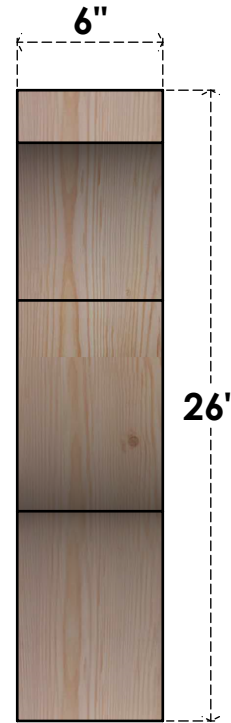

BRC06X26X26FST00RDF

6"W X 26"D X 26"H FUNSTON ROUGH SAWN BRACE, DOUGLAS FIR

SIDE

FRONT

EKENA MILLWORK
 2300 WEST MAIN ST.
 CLARKSVILLE, TX 75426
 TOLL FREE: 866-607-0453
 WWW.EKENAMILLWORK.COM

NOTES

1. INSTALLATION TO BE COMPLETED IN ACCORDANCE WITH MANUFACTURER'S SPECIFICATIONS.
2. DRAWING MAY NOT BE TO SCALE
3. THIS DRAWING IS INTENDED FOR DESIGN AND PLANNING PURPOSES ONLY.
4. ALL INFORMATION CONTAINED HEREIN WAS CURRENT AT THE TIME OF DEVELOPMENT BUT MUST BE REVIEWED AND APPROVED BY THE PRODUCT MANUFACTURER TO BE CONSIDERED ACCURATE.
5. PRODUCTS ARE NOT KILN DRIED. THIS ITEM IS UNIQUE AND WILL CONTAIN THE NATURAL VARIATIONS THAT THE WOOD SPECIES OFFERS. THIS MAY RESULT IN VARIATIONS UP TO 1/4"